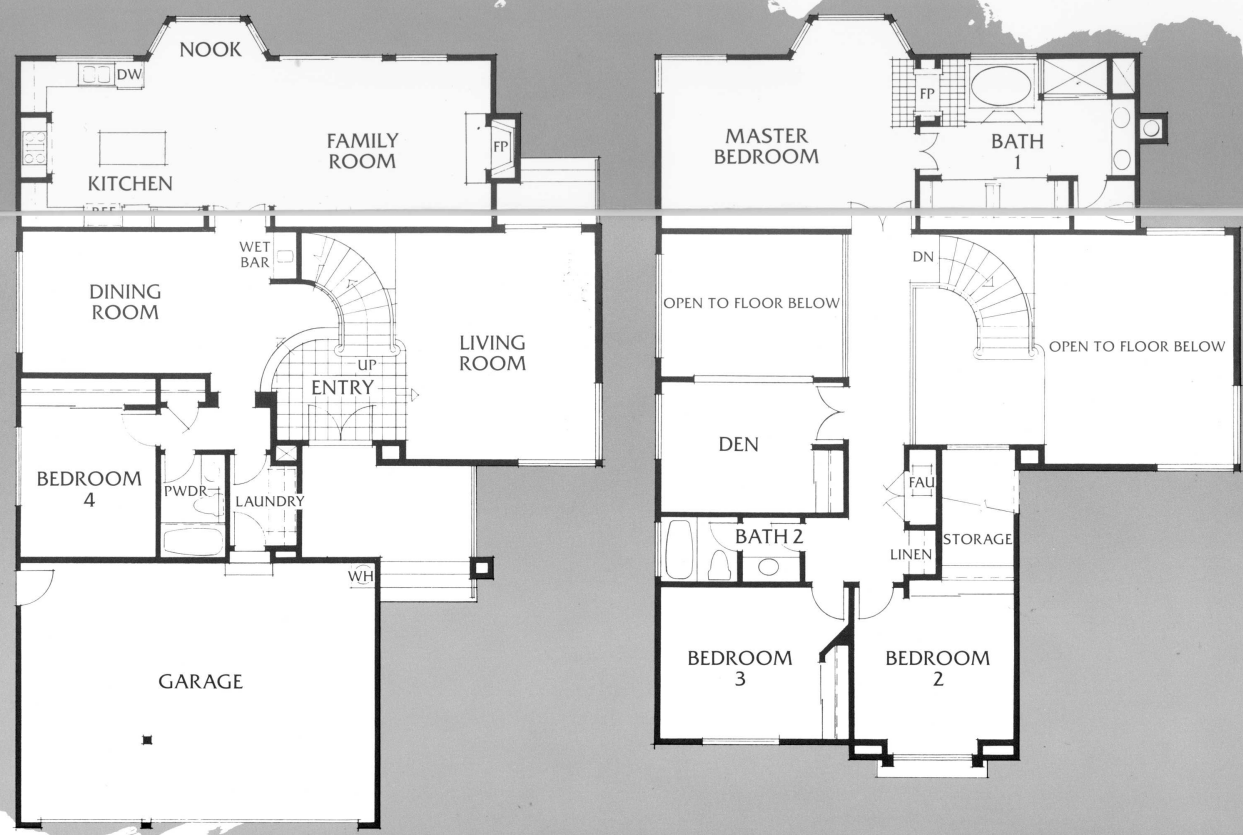

The Windsor offers convenience with exceptional refinement— all the things you cherish in a home. From the moment you set foot in the elegant entry way, you'll sense the subtle touch and attention to detail so characteristic of Ponderosa.

In admiring the beautiful spiral staircase you'll note how it gracefully separates the living room from the dining room. This is an entertainer's dream, a showcase that doubles as your retreat from the everyday world. Your guests will delight in the downstairs bedroom with its own private bath.

The well-appointed kitchen makes preparing meals a pleasure, and your family will enjoy gathering in the bay window breakfast nook for meals.

The upstairs landing sports a bird's eye view of the open air living areas below. To one side of this balcony you'll find a convenient grouping of bedrooms and a cozy den. On the other side is the fabulous master bedroom, the highpoint of the upstairs—with its vaulted ceilings and large bay window. Imagine having your own two-sided fireplace between the bedroom and bath. An oval soak tub, separate shower, and an enticing vanity area with brass finish fixtures complement the suite. What luxury!

If excellence is a quality necessary for your new home, the Windsor will meet the definition well. Come home to Woodranch.

The Windsor

Plan 2807

5 bedrooms, 3 baths Two Story home
2807 square feet