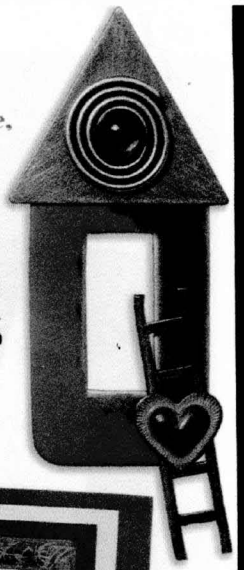

...when you attract compliments galore with this fun and functional timepiece. A medley of designs in brilliant shades of blue, green and purple on a flexible anodized aluminum band will coordinate with a variety of your favorite outfits. The watch face is 1 1/4"W and has a one-year warranty on the quartz movement. Fits wrists up to 7 1/2". Colors may vary slightly.

Art Watch
#J96084
\$70.00

Invite Love In

...with this heartfelt home blessing poster. The quotation in calligraphy and cozy cottage photograph bestow love upon your household, plus wishes for joy, trust, "magical moments" and other spiritual necessities. The perfect housewarming gift that will quickly fill an empty space with lived-in comfort. 14W x 11"H.

For display choose our 1 1/4"D Lucite box frame.
Love Quote #G96017 \$16.00, Lucite Frame #G91276 \$9.00

To Find Your Home, Follow Your Heart

A timeless and poetic metaphor is captured in this handcrafted metal pin: be true to your heart as you climb the ladder of life, and you will be rewarded with a window full of possibilities! In lovely hues of blue and lilac, complemented by antique findings. 1 1/4"W x 3 1/4"H.
Home & Heart Pin #J96064 \$39.00